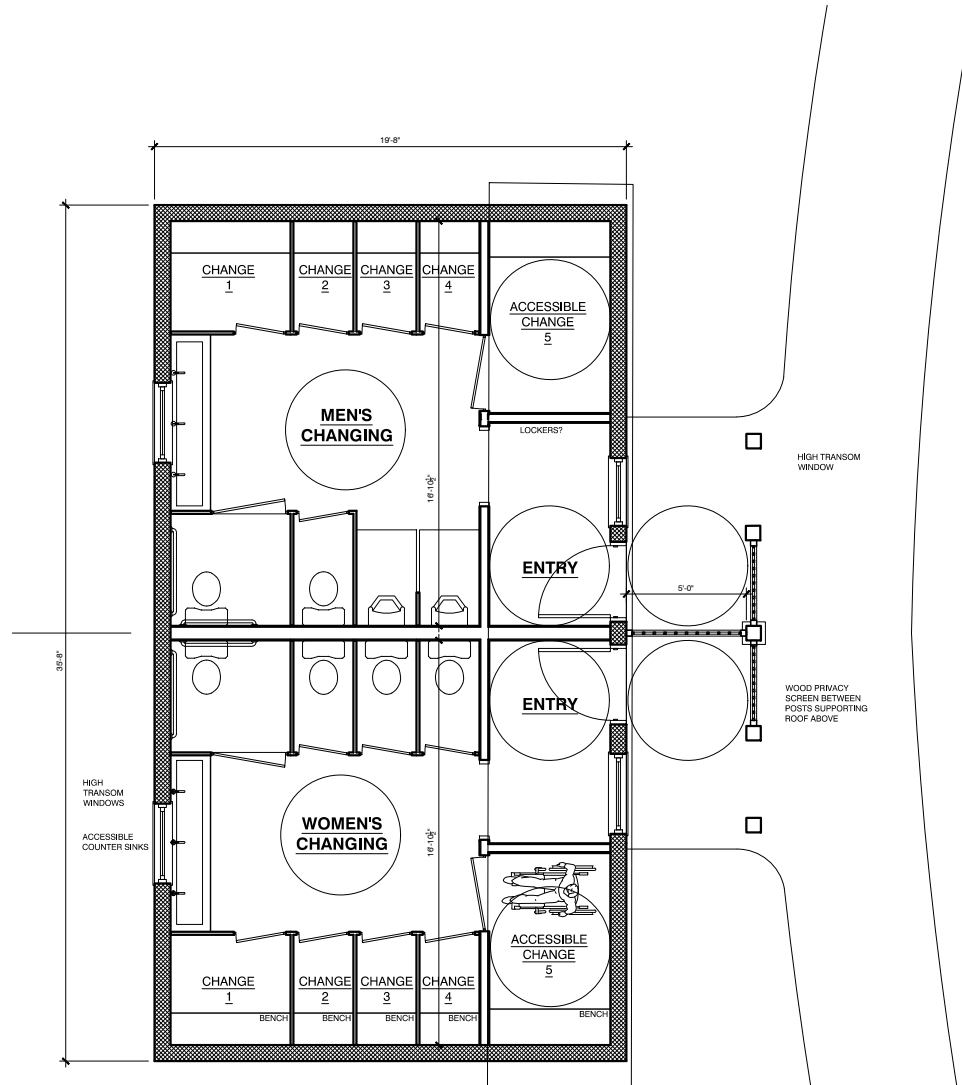

Schematic Plan

Univerity Settlement Pool Equipment & Concession Building

February 2, 2018

1/8" = 1'-0"

Aryeh Siegel Architect

Schematic Plan

University Settlement Changing Rooms

February 2, 2018
 1/8" = 1'-0"
 Aryeh Siegel Architect