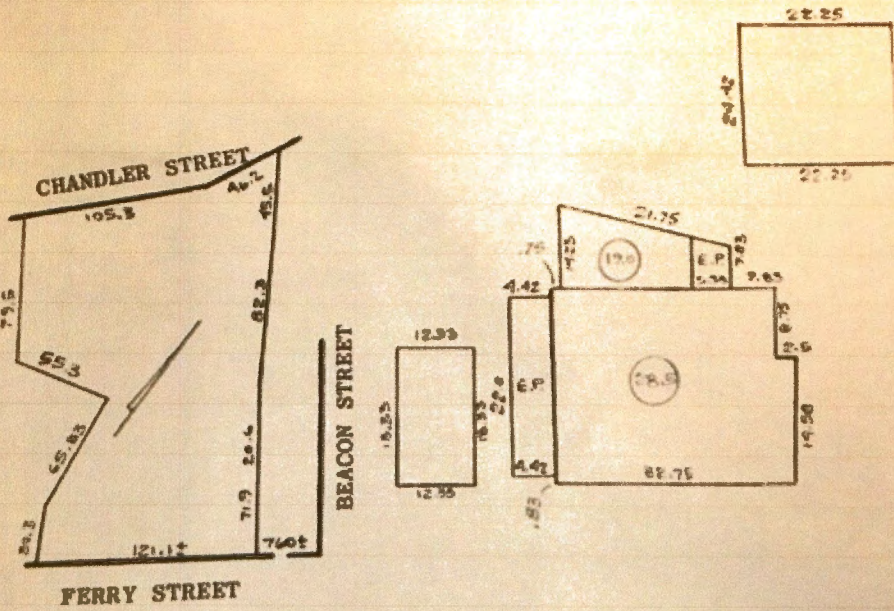

Parcel No
Sec 29 B- 1 Lt 21S1

The above cut is of the Riverview Institute. A home for nervous invalids. It is conducted by Dr. C. M. Kittredge, and is located on the brow of the hill near the Reformed Church and overlooks the entire bay of Newburgh and Hudson Highlands. The grounds are spacious and elegant, and the Institution finely furnished throughout.