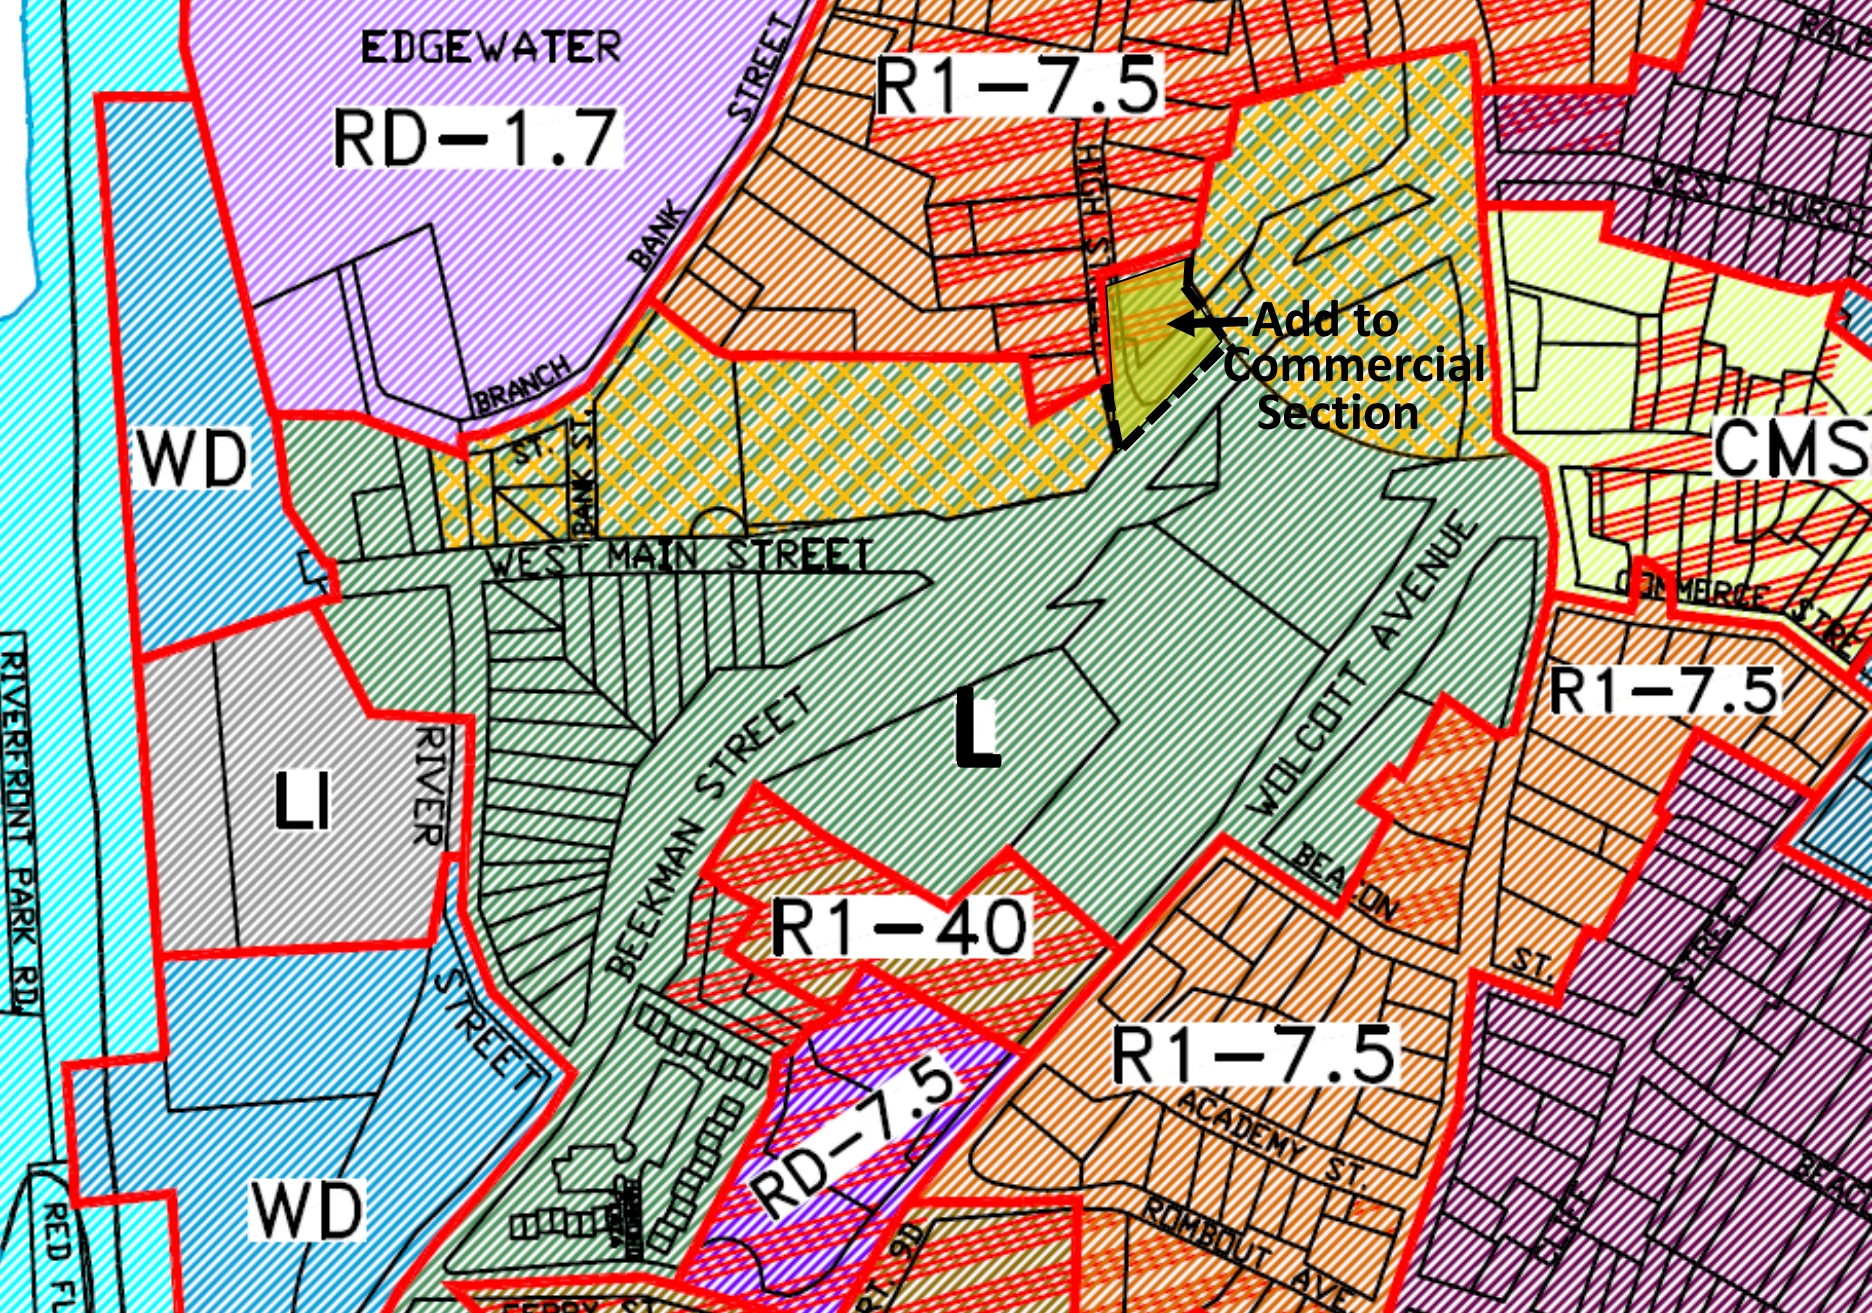

Larger Lots in the T District

Draft Zoning Map Changes

R1-5

ZONING
September 24, 2018

CITY OF BEACON, NY

Draft Zoning Map Changes

RD-6

GB

HARBOUR VIEW CT

WALCOTT AV

SOUTHWAY

BEACON CITY

PRICHARD LN

90

684726, 687725, 690722, 709720, 683718, 68717, 689719, 672715, 677713, 678709, 691708, 667703, 7699, 7693, 675693, 680690, 685686, 690683, 693678, 695675, 699671, 702673, 676677, 675674, 678670, 679669, 677663, 699664, 712662, 731679, 743675, 752665

Draft Zoning Map Changes

Draft Zoning Map Changes

2017 Comprehensive Plan Update Rezoning

Waterfront Park District

WD District North

LI District

WD District South

Linkage District