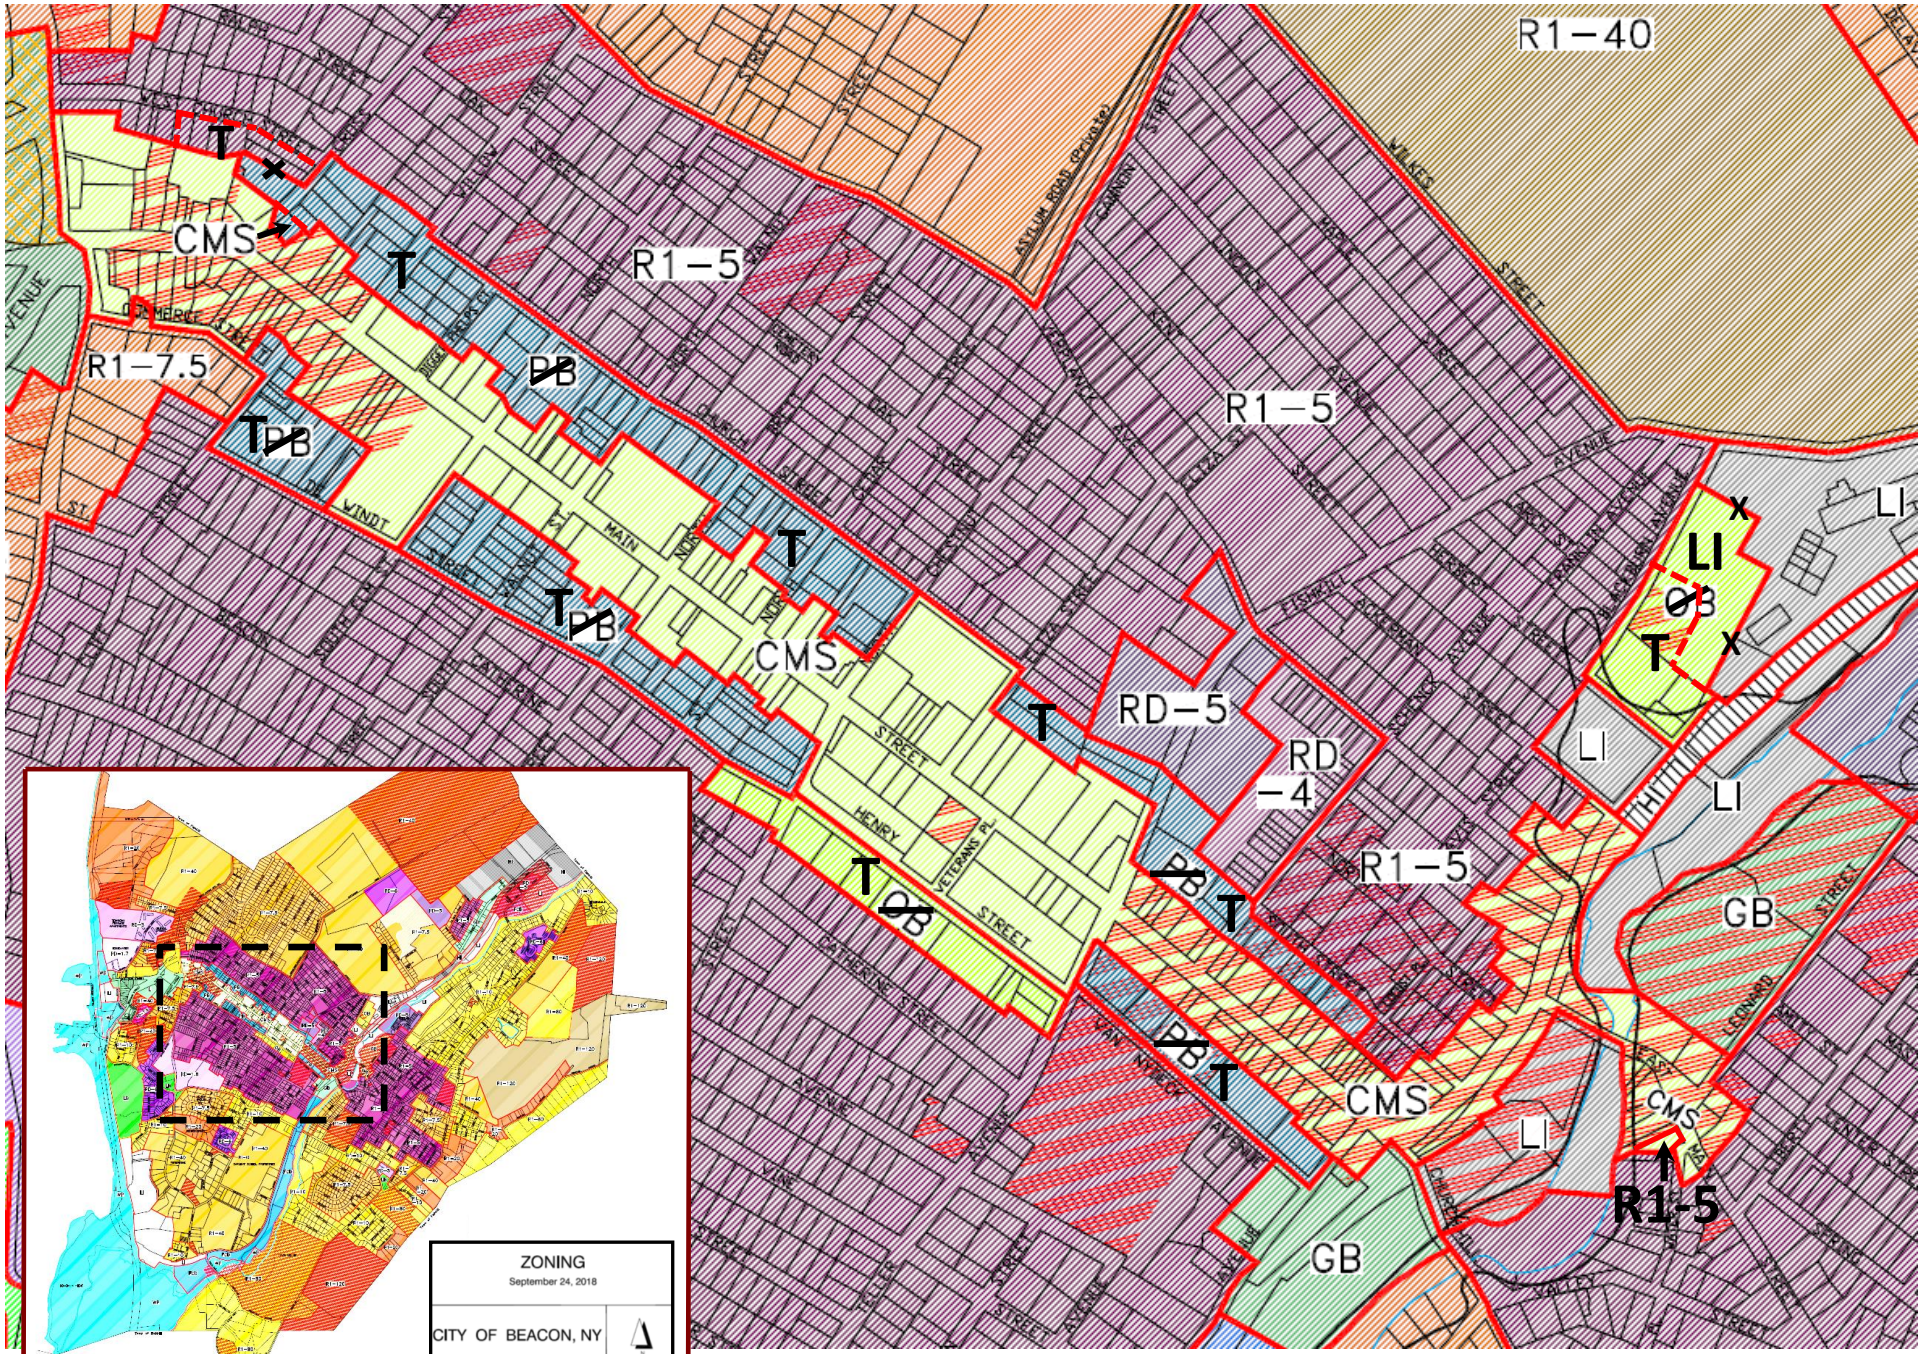

Larger Lots in the T District

Draft Zoning Map Changes

R1-5

ZONING
September 24, 2018

CITY OF BEACON, NY

Draft Zoning Map Changes

RD-6

GB

HARBOUR VIEW CT

WALCOTT AV

SOUTHWAY

BEACON CITY

PRICHARD LN

90

684726, 687725, 690722, 709720, 683718, 68717, 689719, 672715, 677713, 678709, 691708, 667703, 7699, 7693, 675693, 680690, 685686, 690683, 693678, 695675, 699671, 702673, 676677, 675674, 678670, 679669, 677663, 699664, 712662, 731679, 743675, 752665

Draft Zoning Map Changes

Draft Zoning Map Changes

2017 Comprehensive Plan Update Rezoning

Waterfront Park District

WD District North

LI District

WD District South

Linkage District

Ferry Dock

Train Platform

West Main St.

Beekman St.

Main Street

NYS Route 9D

Waterfront Park District