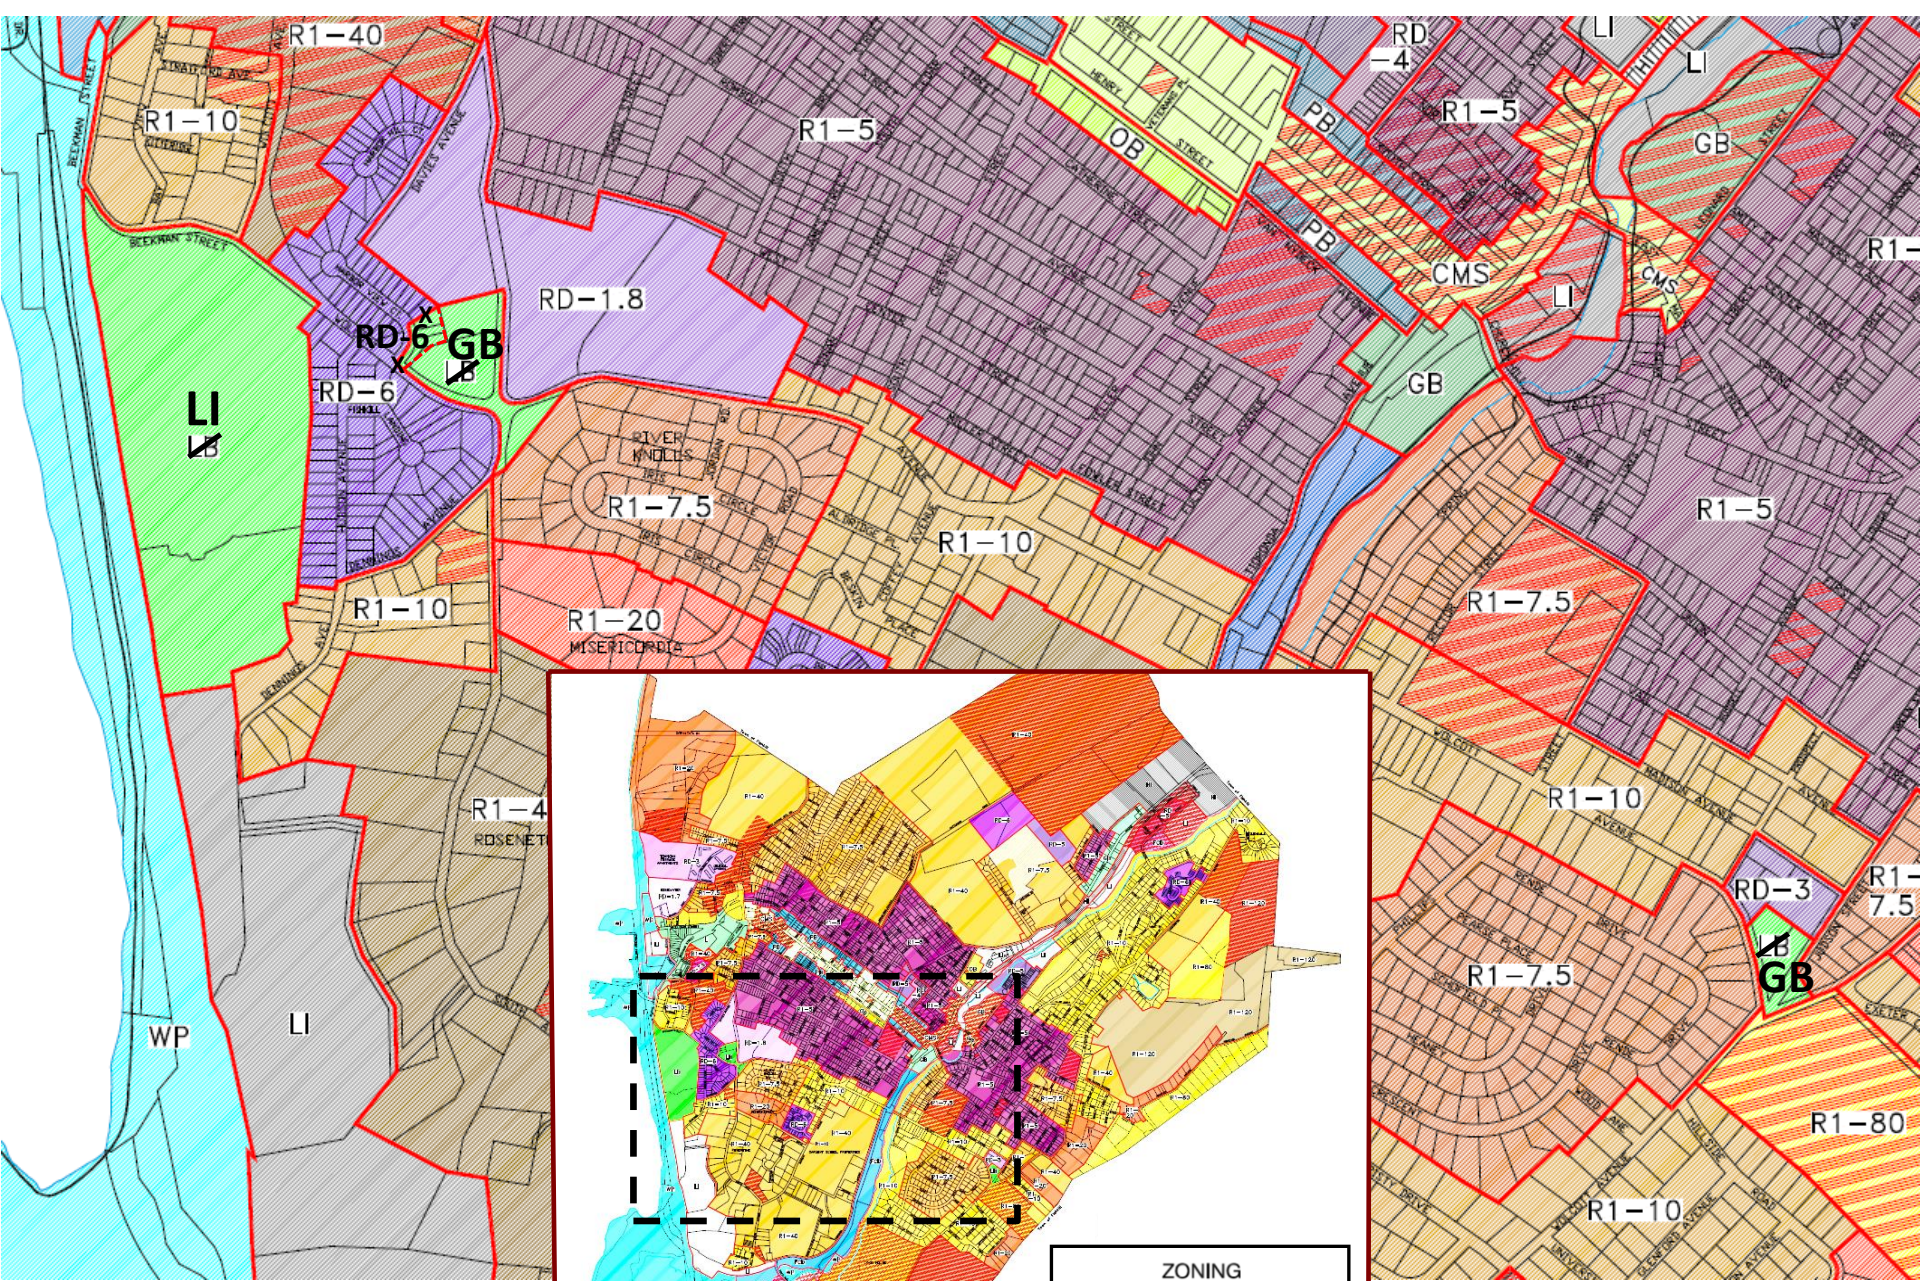

Larger Lots in the T District

Draft Zoning Map Changes

R1-5

ZONING
September 24, 2018

CITY OF BEACON, NY

Draft Zoning Map Changes

RD-6

GB

HARBOUR VIEW CT

WALCOTT AV

SOUTHWAY

BEACON CITY

PRICHARD LN

90

684726, 687725, 690722, 709720, 683718, 68717, 689719, 672715, 677713, 678709, 691708, 667703, 7699, 7693, 675693, 680690, 685686, 690683, 693678, 695675, 699671, 702673, 676677, 675674, 678670, 679669, 677663, 699664, 712662, 731679, 743675, 752665

Draft Zoning Map Changes

Draft Zoning Map Changes

2017 Comprehensive Plan Update Rezoning

Waterfront Park District

WD District North

LI District

WD District South

Linkage District

Ferry Dock

Train Platform

West Main St.

Beekman St.

Main Street

NYS Route 9D

Waterfront Park District