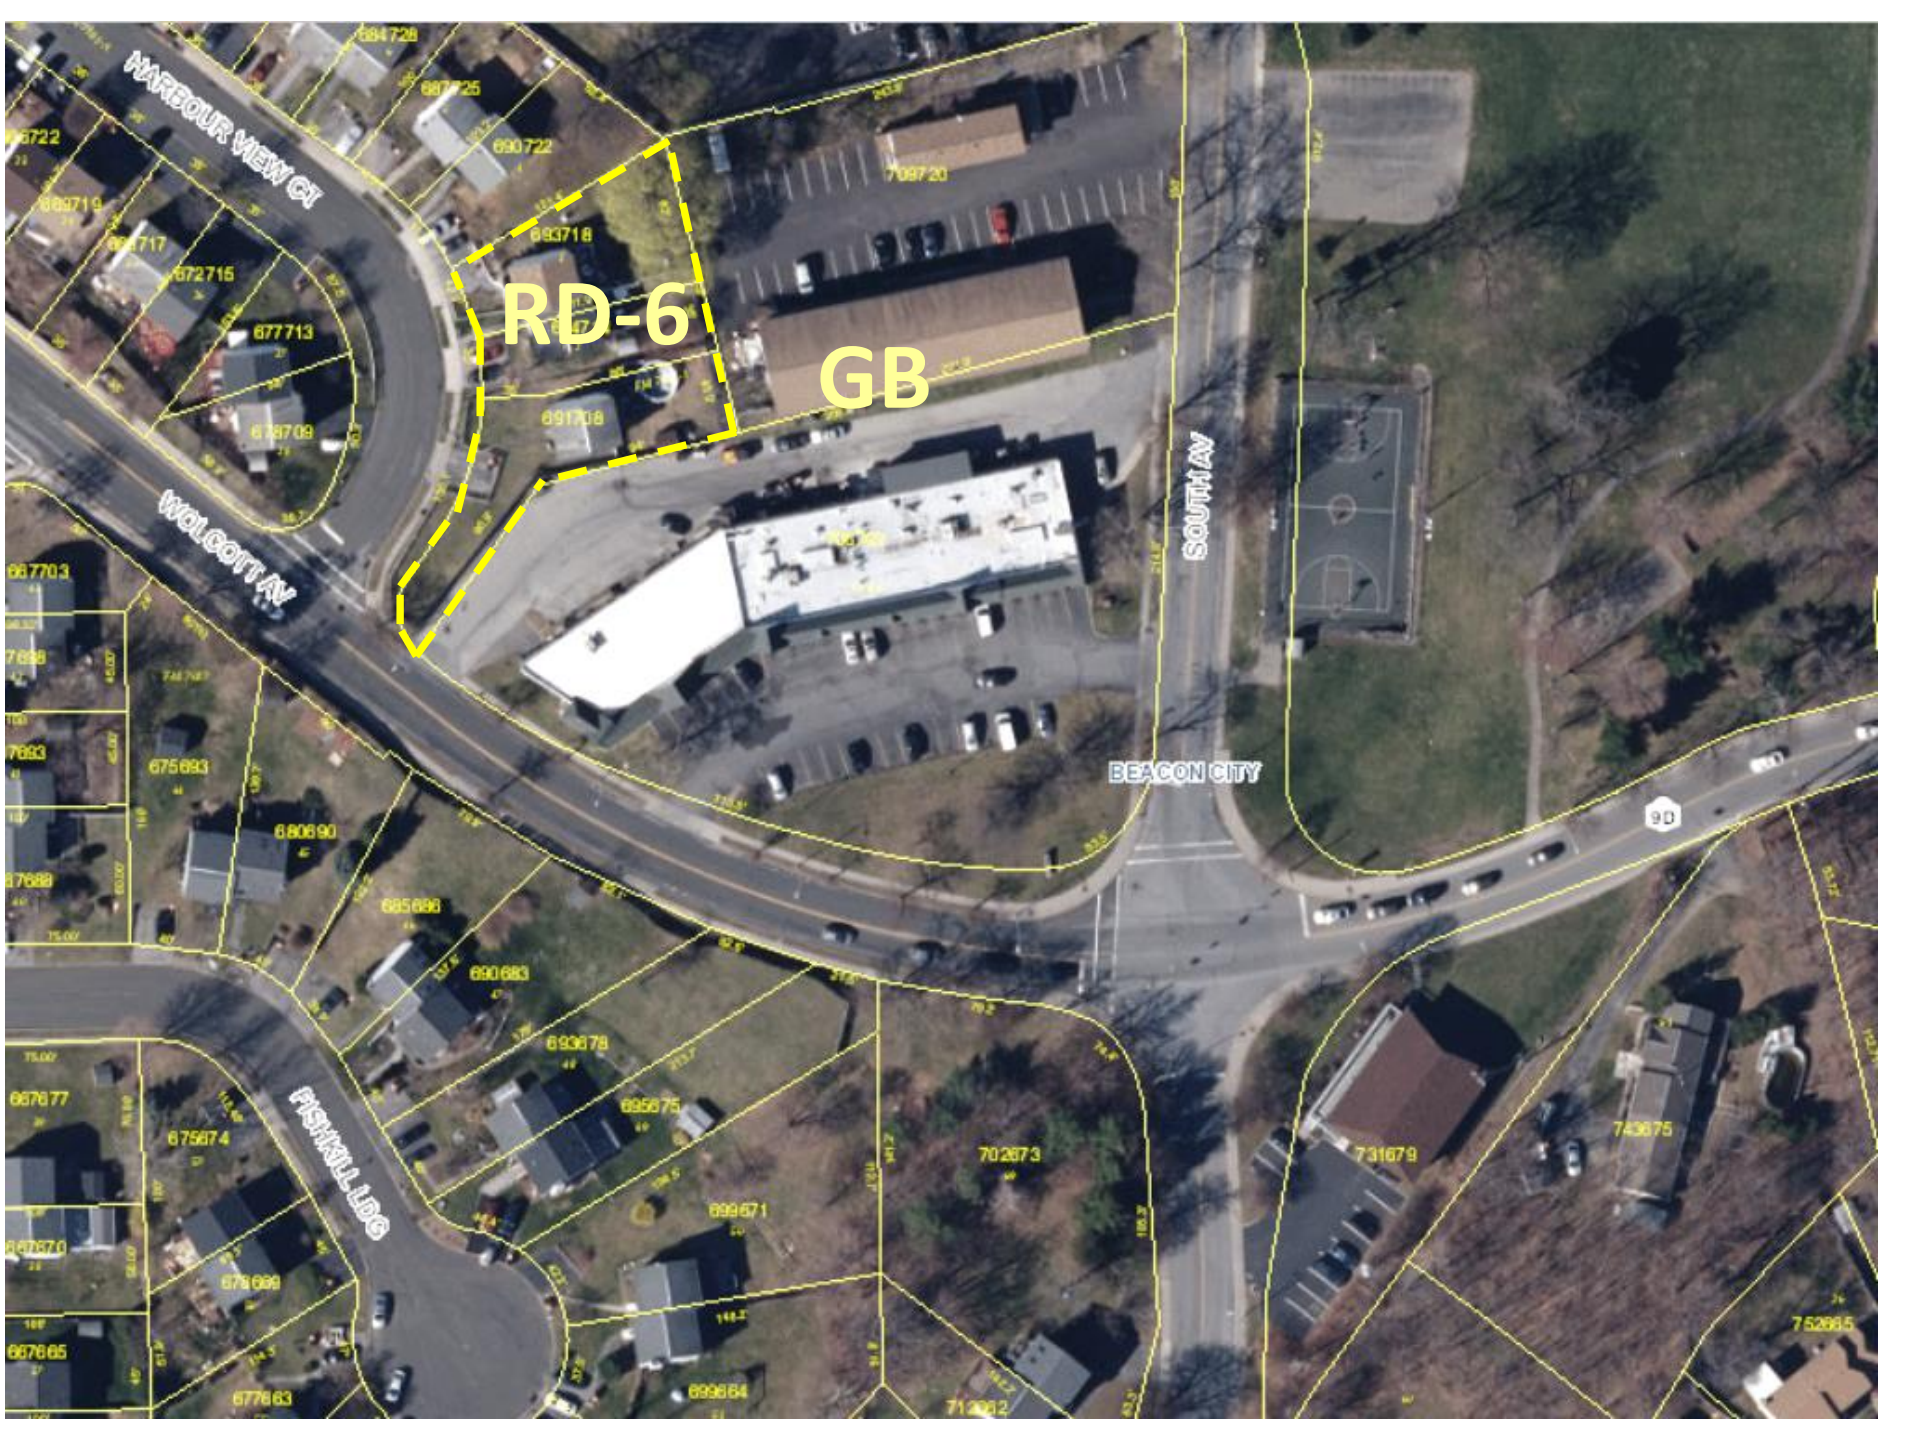

Larger Lots in the T District

Draft Zoning Map Changes

R1-5

ZONING
September 24, 2018

CITY OF BEACON, NY

Draft Zoning Map Changes

RD-6

GB

HARBOUR VIEW CT

WALCOTT AV

SOUTHWAY

BEACON CITY

PRICHARD LN

90

684726, 687725, 690722, 709720, 683718, 68717, 689719, 672715, 677713, 678709, 691708, 667703, 7699, 7693, 675693, 680690, 685686, 690683, 693678, 695675, 699671, 702673, 676677, 675674, 678670, 679669, 677663, 699664, 712662, 731679, 743675, 752665

Draft Zoning Map Changes

Draft Zoning Map Changes

2017 Comprehensive Plan Update Rezoning

Waterfront Park District

WD District North

LI District

WD District South

Linkage District

Ferry Dock

Train Platform

West Main St.

Beekman St.

Main Street

NYS Route 9D

Waterfront Park District