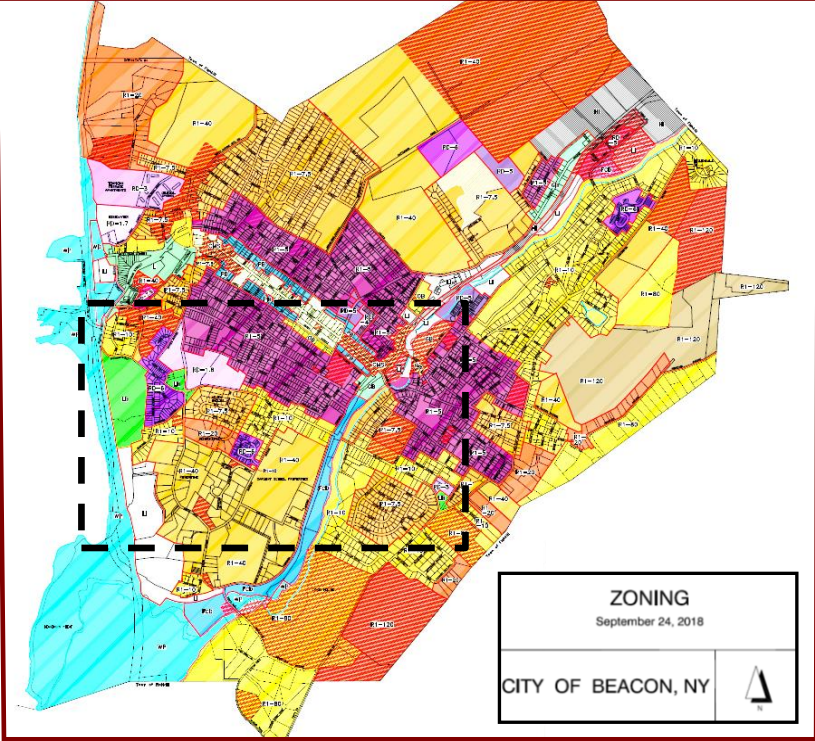

Larger Lots in the T District

Draft Zoning Map Changes

R1-5

ZONING
September 24, 2018

CITY OF BEACON, NY

Draft Zoning Map Changes

RD-6

GB

HARBOUR VIEW CT

WALCOTT AV

SOUTHWAY

BEACON CITY

PRICHARD LN

90

684726, 687725, 690722, 709720, 683718, 68717, 689719, 672715, 677713, 678709, 691708, 667703, 7699, 7693, 675693, 680690, 685686, 690683, 693678, 695675, 699671, 702673, 676677, 675674, 678670, 679669, 677663, 699664, 712662, 731679, 743675, 752665

Draft Zoning Map Changes

Draft Zoning Map Changes

2017 Comprehensive Plan Update Rezoning

Waterfront Park District

WD District North

LI District

WD District South

Linkage District