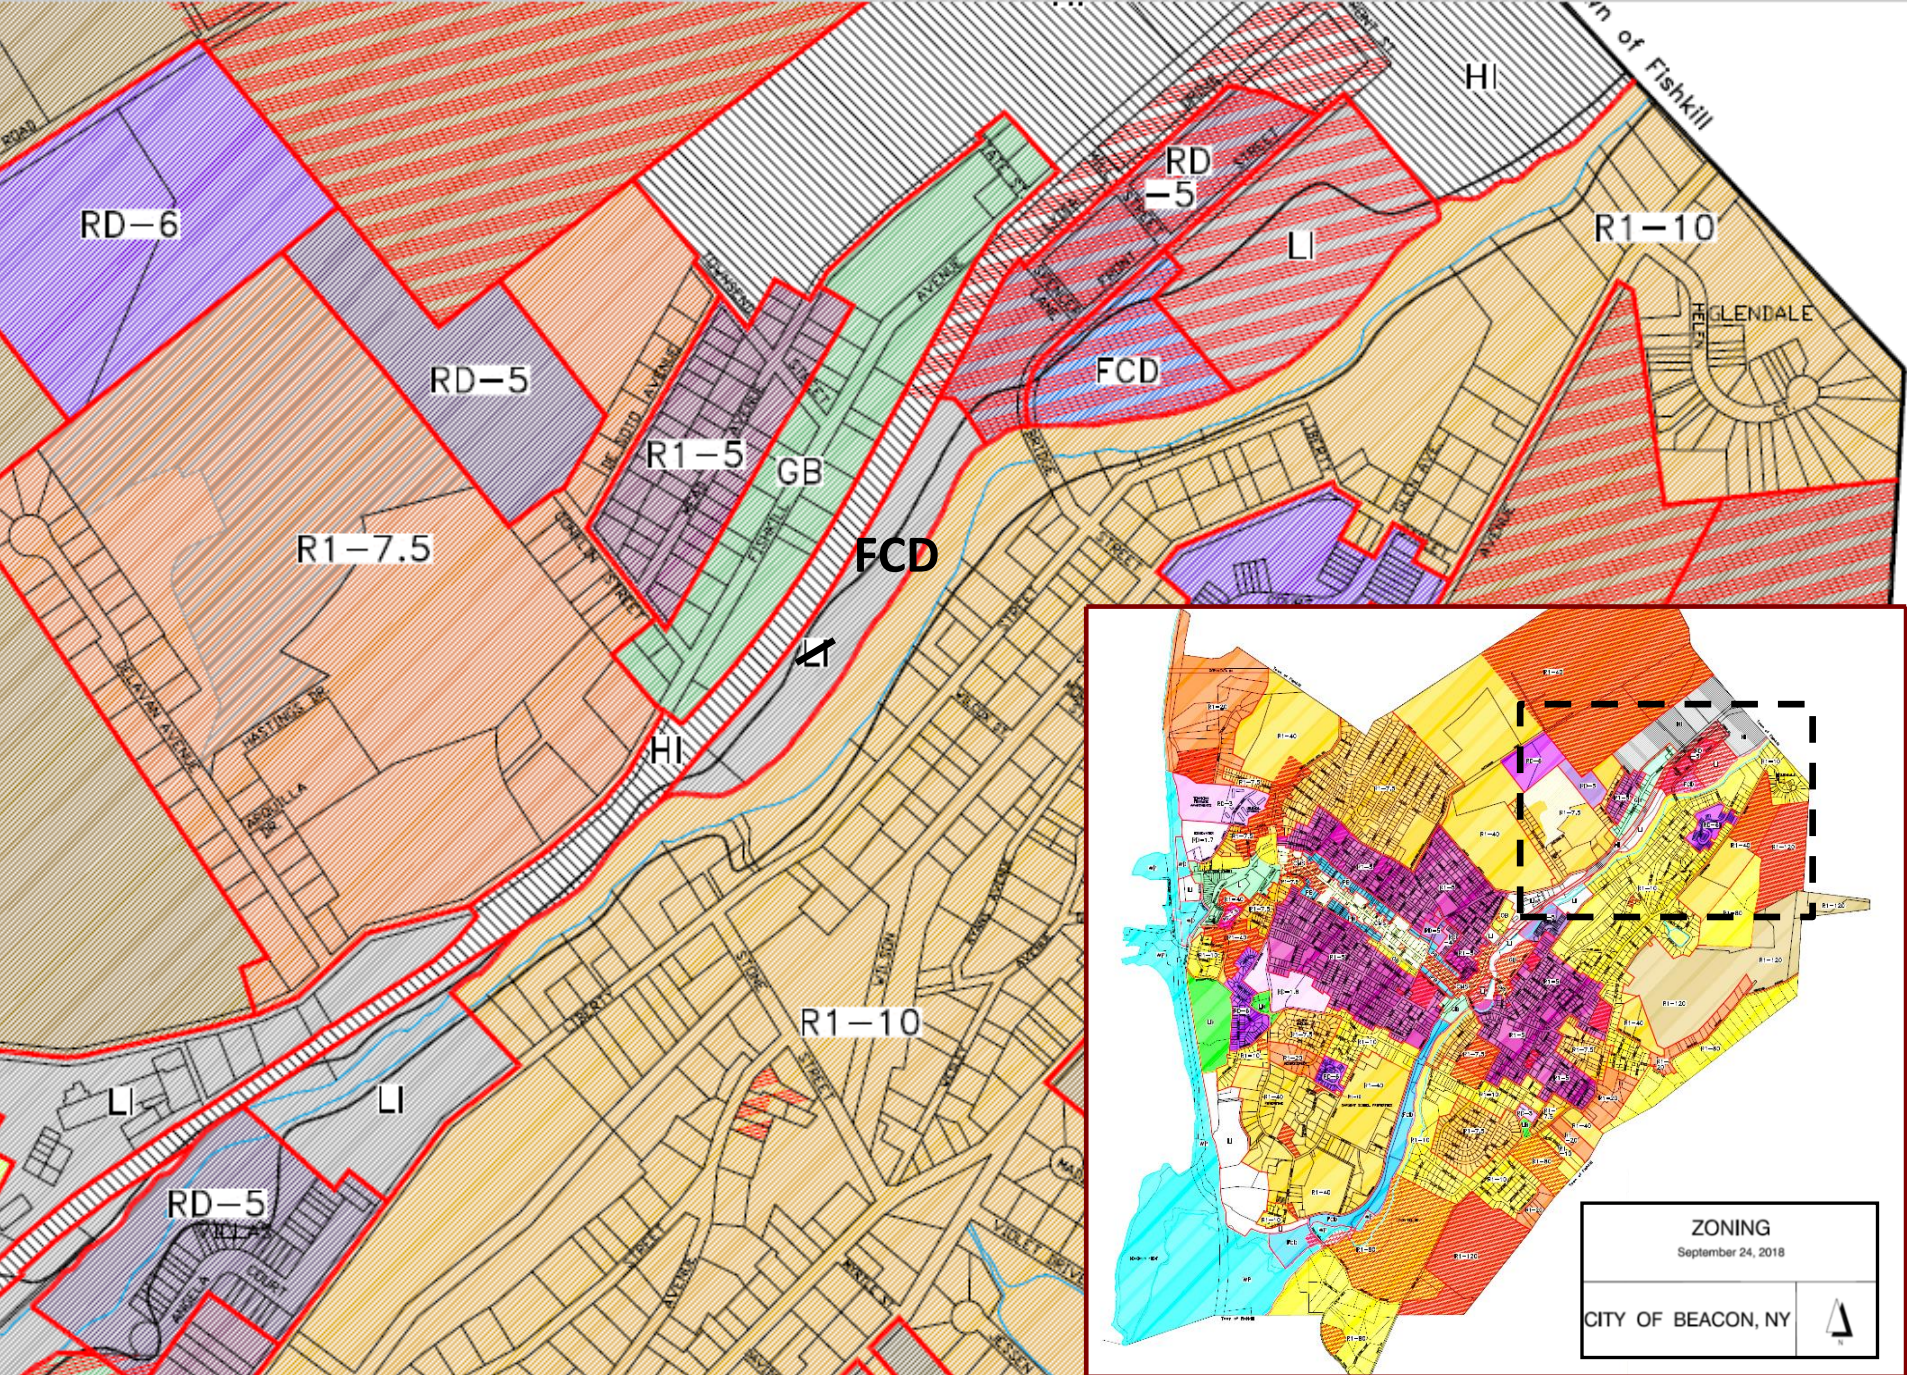

Larger Lots in the T District

Draft Zoning Map Changes

R1-5

ZONING
September 24, 2018

CITY OF BEACON, NY

Draft Zoning Map Changes

RD-6

GB

HARBOUR VIEW CT

WALCOTT AV

SOUTHWAY

BEACON CITY

PRICHARD LN

90

684726, 687725, 690722, 709720, 683718, 68717, 689719, 672715, 677713, 678709, 691708, 667703, 7699, 7693, 675693, 680690, 685686, 690683, 693678, 695675, 699671, 702673, 676677, 675674, 678670, 679669, 677663, 699664, 712662, 731679, 743675, 752665

Draft Zoning Map Changes

Draft Zoning Map Changes

2017 Comprehensive Plan Update Rezoning

Waterfront Park District

WD District North

LI District

WD District South

Linkage District

Ferry Dock

Train Platform

West Main St.

Beekman St.

Main Street

NYS Route 9D

Waterfront Park District