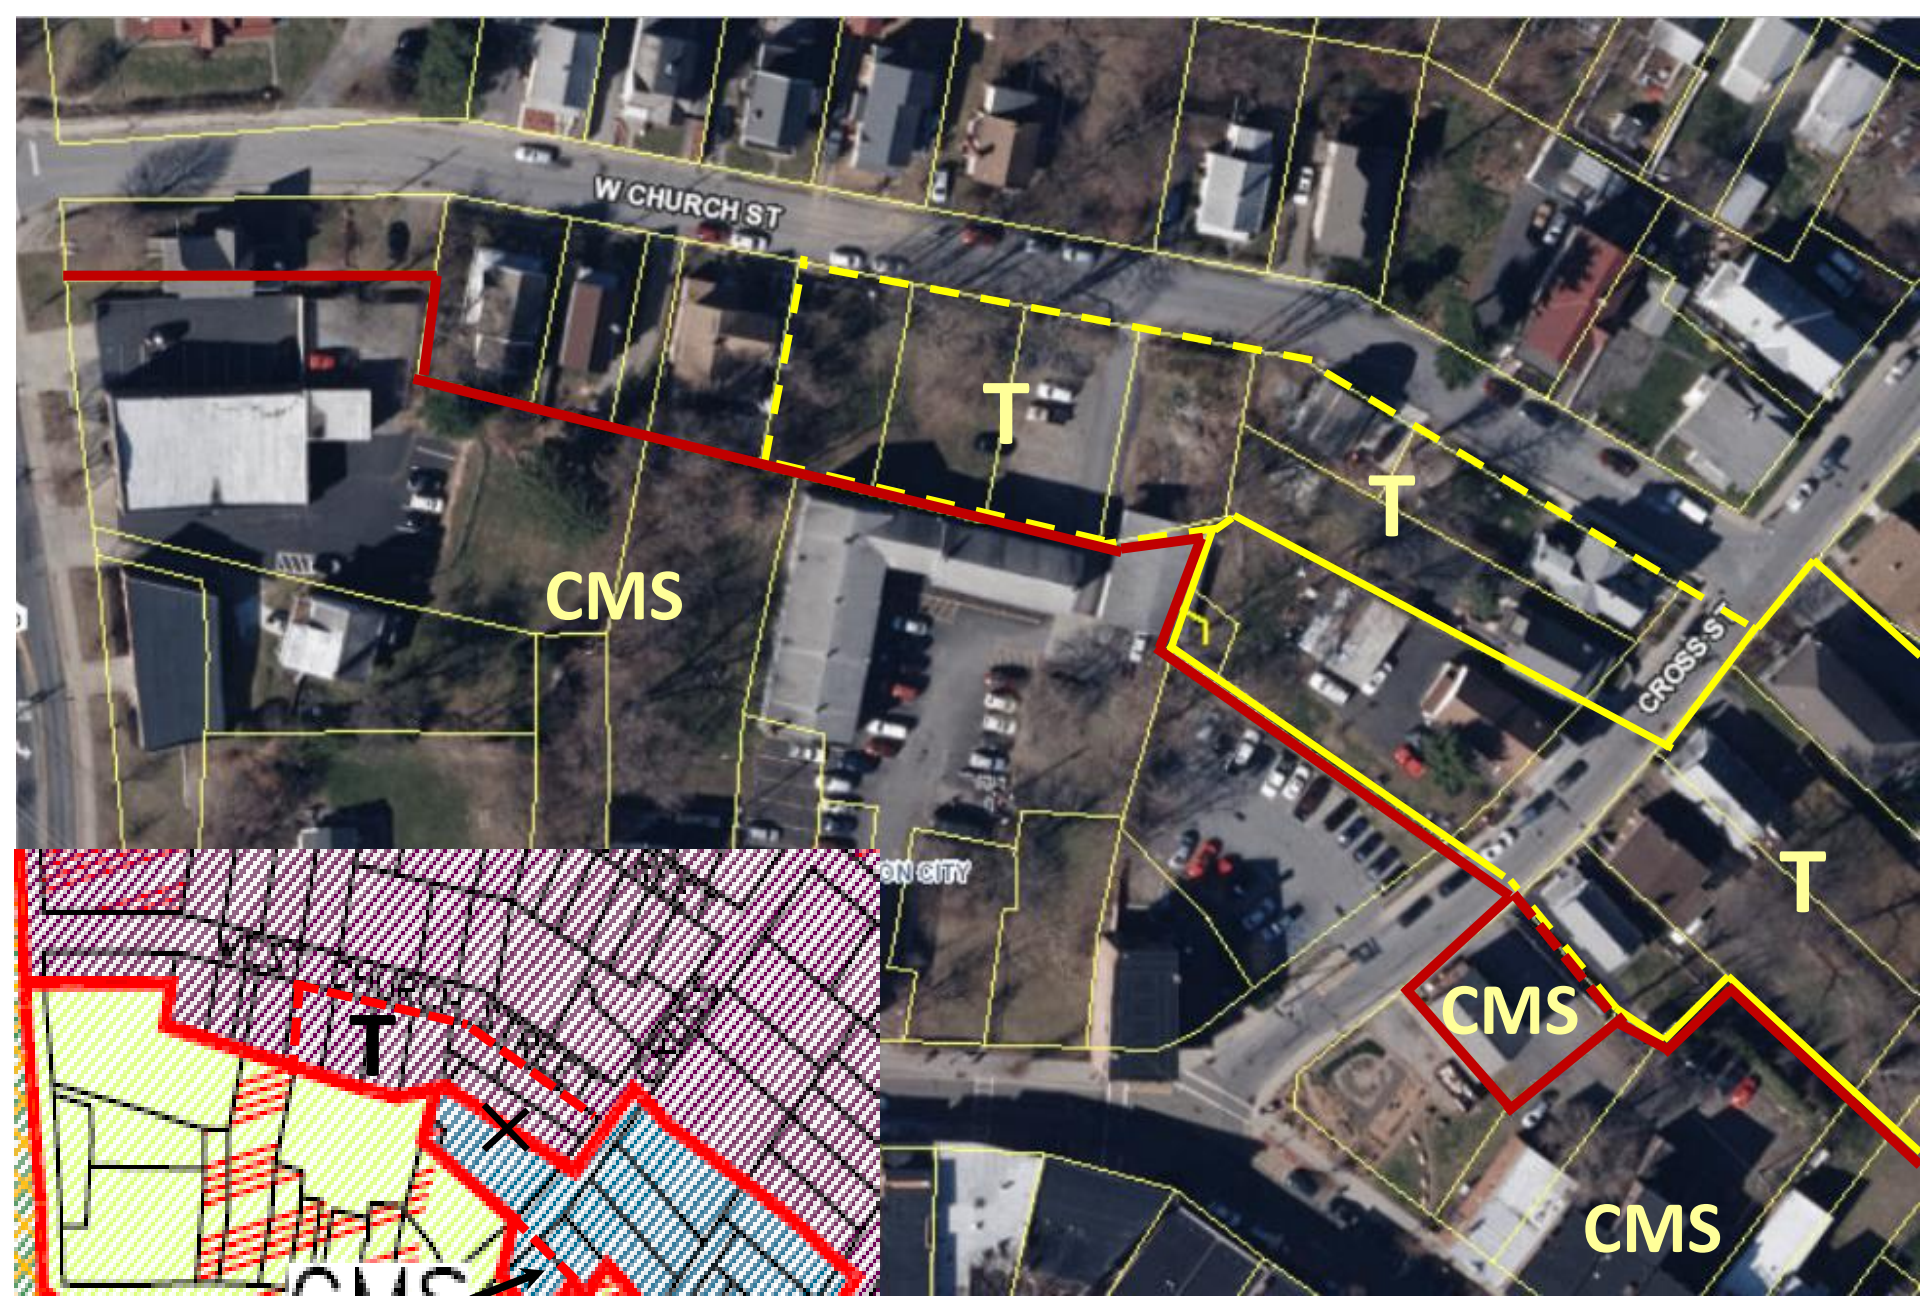

Larger Lots in the T District

Draft Zoning Map Changes

R1-5

ZONING
September 24, 2018

CITY OF BEACON, NY

Draft Zoning Map Changes

RD-6

GB

HARBOUR VIEW CT

WALCOTT AV

SOUTHWAY

BEACON CITY

PRICHARD LN

90

684726, 687725, 690722, 709720, 683718, 68717, 689719, 672715, 677713, 678709, 691708, 667703, 7699, 7693, 675693, 680690, 685686, 690683, 693678, 695675, 699671, 702673, 676677, 675674, 678670, 679669, 677663, 699664, 712662, 731679, 743675, 752665

Draft Zoning Map Changes

Draft Zoning Map Changes

2017 Comprehensive Plan Update Rezoning

Waterfront Park District

WD District North

LI District

WD District South

Linkage District

Ferry Dock

Train Platform

West Main St.

Beekman St.

Main Street

NYS Route 9D

Waterfront Park District