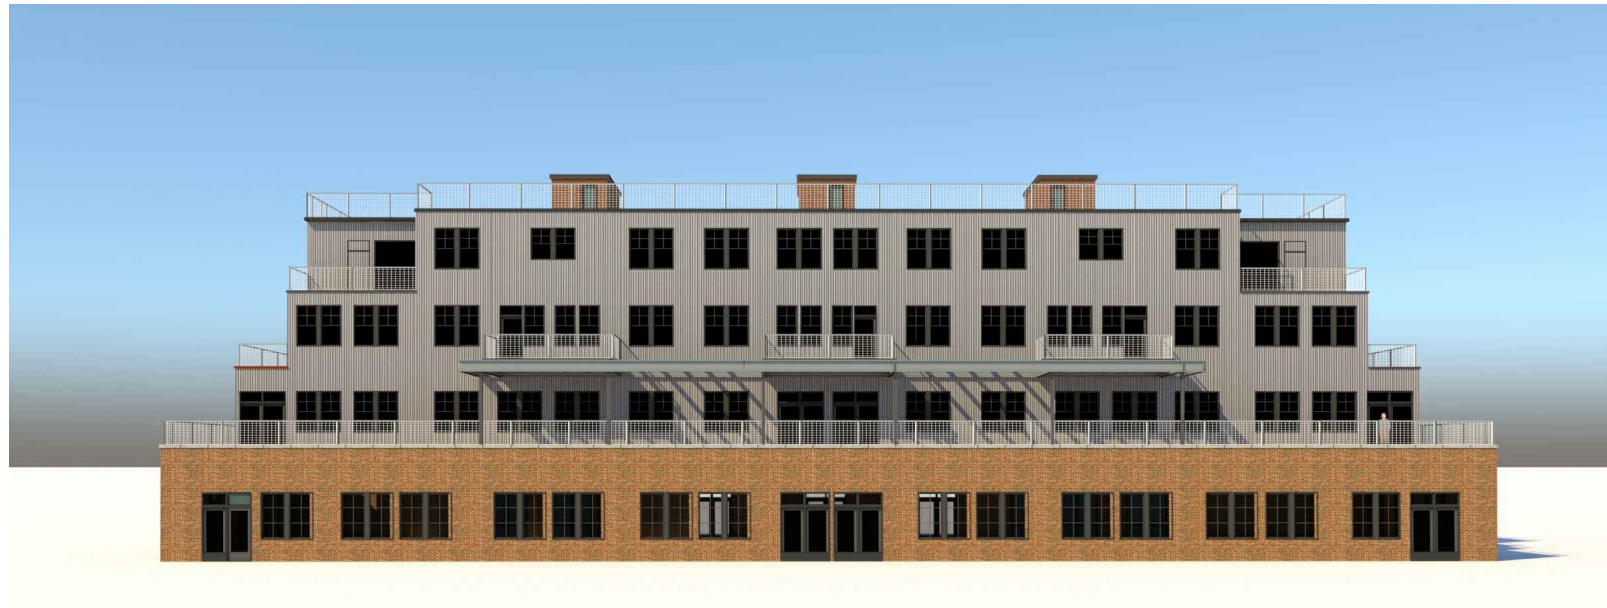

Elevation: Front

View: Rear

Elevation: Rear

View: Front

**ARB Application**  
**23 - 28 Creek Drive**

Owner:  
**23-28 Creek Drive LLC**  
11 Creek Drive  
Beacon, New York 12508

Architect:  
**Aryeh Siegel, Architect**  
84 Mason Circle  
Beacon, New York 12508

Beacon, New York  
Scale: Not to Scale  
February 25, 2020