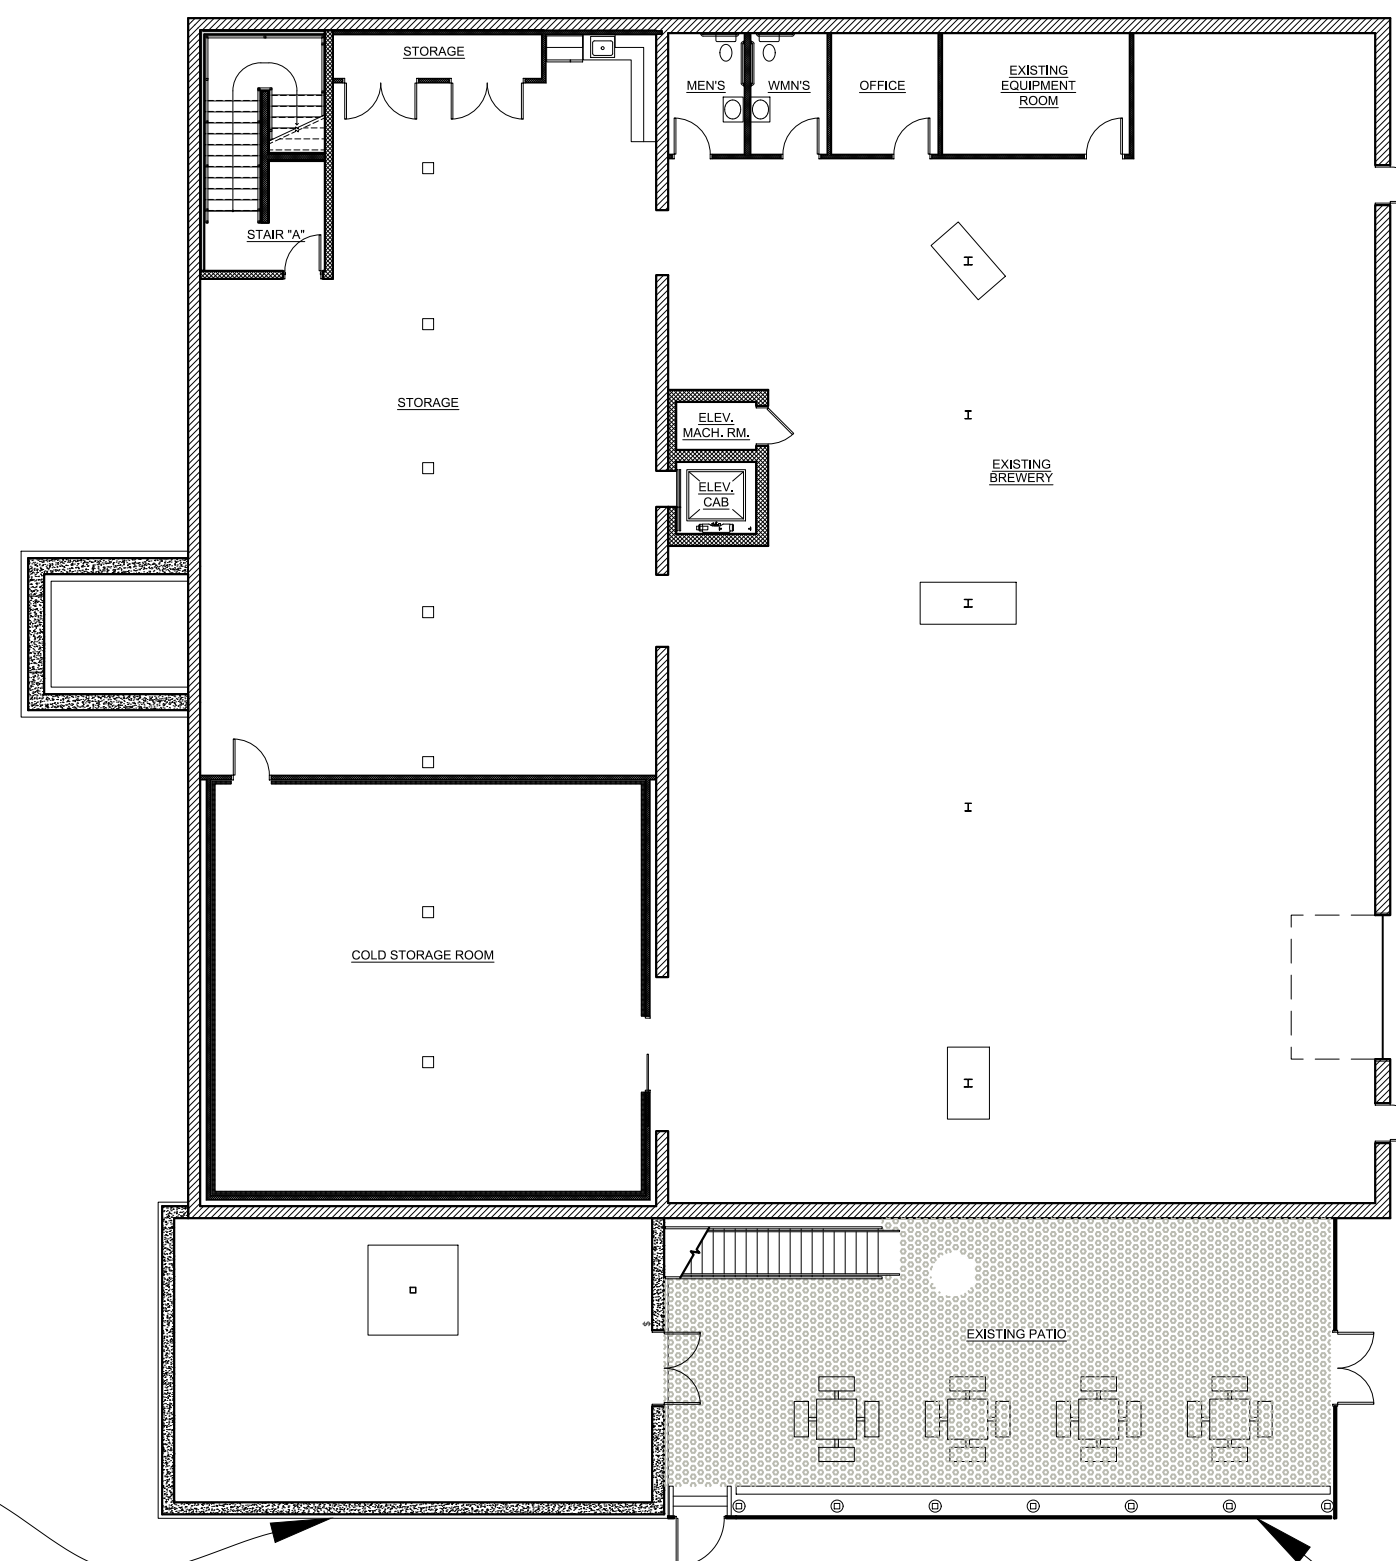

42" HIGH METAL PICKET FENCE  
COLOR: BLACK

CONCRETE WALL

42" HIGH METAL PICKET FENCE  
COLOR: BLACK

CONCRETE WALL

42" HIGH METAL PICKET FENCE  
COLOR: BLACK

CONCRETE WALL

42" HIGH METAL PICKET FENCE  
COLOR: BLACK

### 1st Floor Plan

Scale: 1/16" = 1'-0"

CONCRETE WALL

6" HIGH WOOD STOCKADE  
PRIVACY FENCE

### Lower Level Plan

Scale: 1/16" = 1'-0"