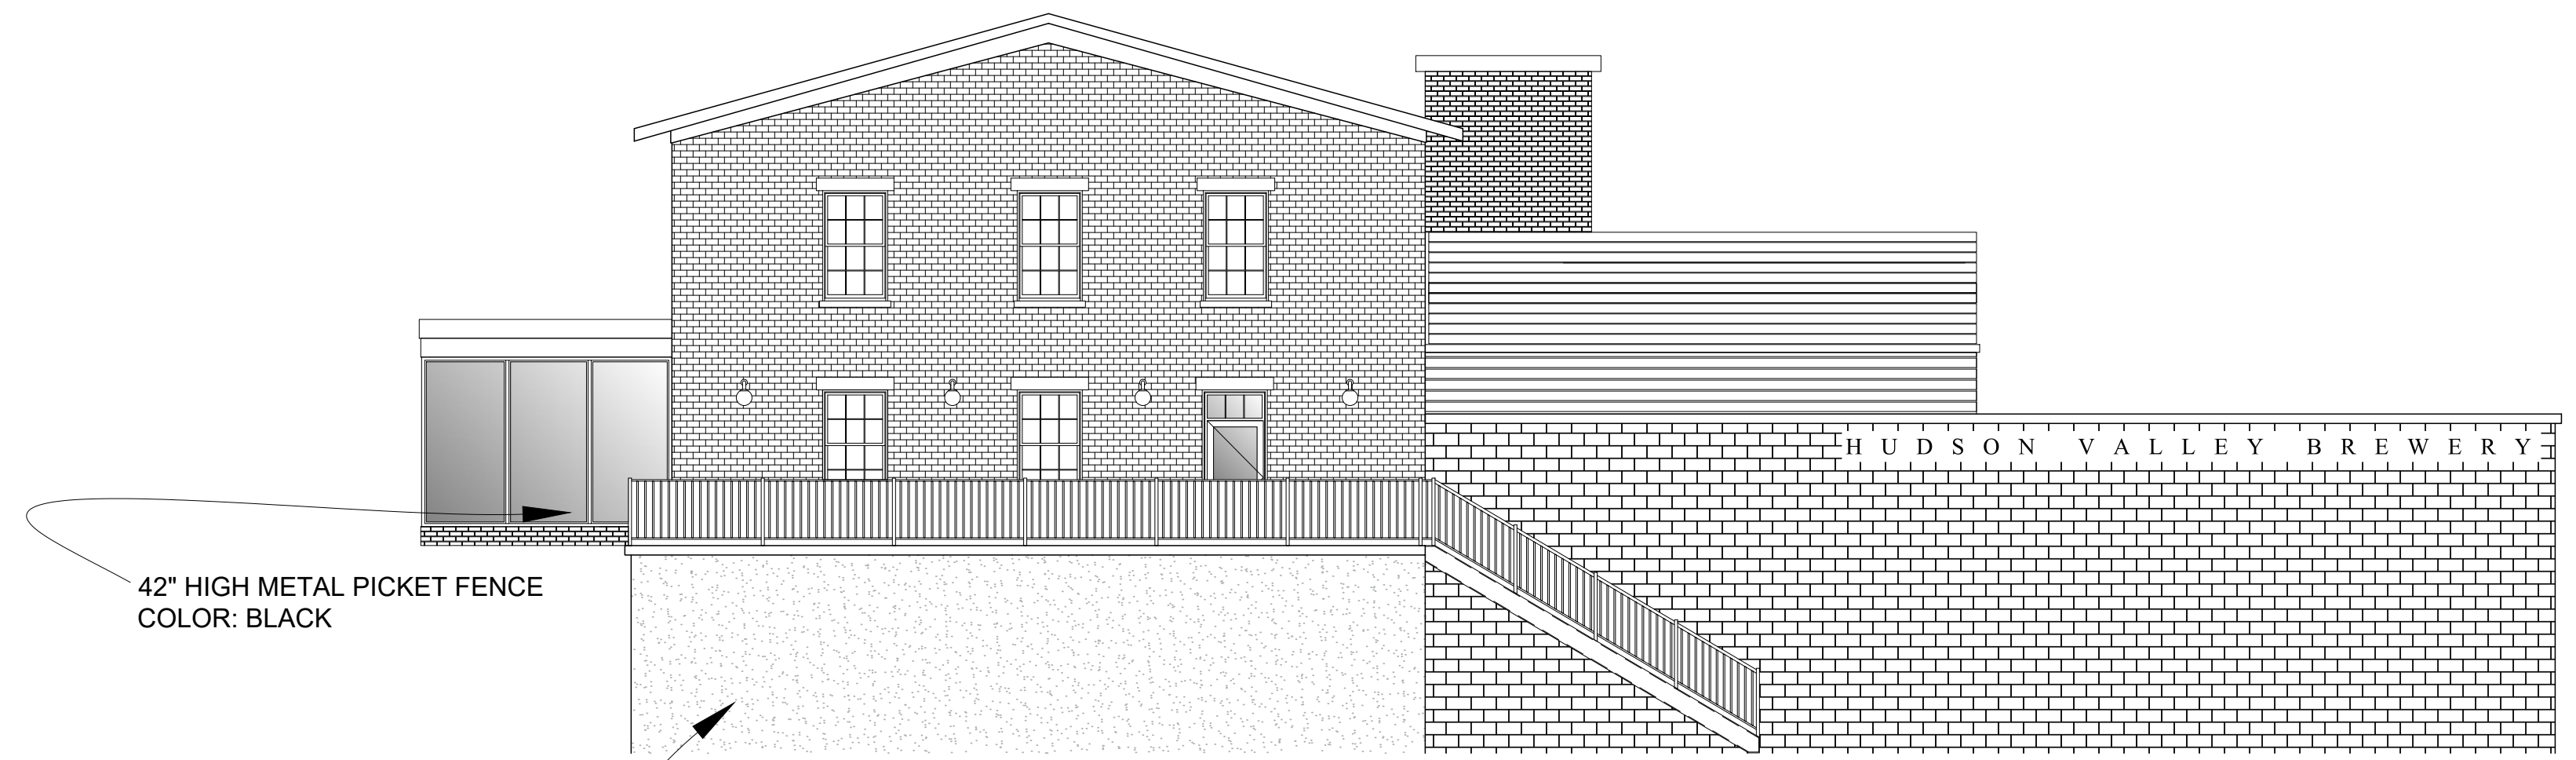

42" HIGH METAL PICKET FENCE  
COLOR: BLACK

CONCRETE WALL

42" HIGH METAL PICKET FENCE  
COLOR: BLACK

CONCRETE WALL

42" HIGH METAL PICKET FENCE  
COLOR: BLACK

CONCRETE WALL

42" HIGH METAL PICKET FENCE  
COLOR: BLACK

### 1st Floor Plan

Scale: 1/16" = 1'-0"

CONCRETE WALL

6" HIGH WOOD STOCKADE  
PRIVACY FENCE

### Lower Level Plan

Scale: 1/16" = 1'-0"

# Architectural Review Board Application

Sheet 2 of 2 - Previously Approved Plans & Elevations