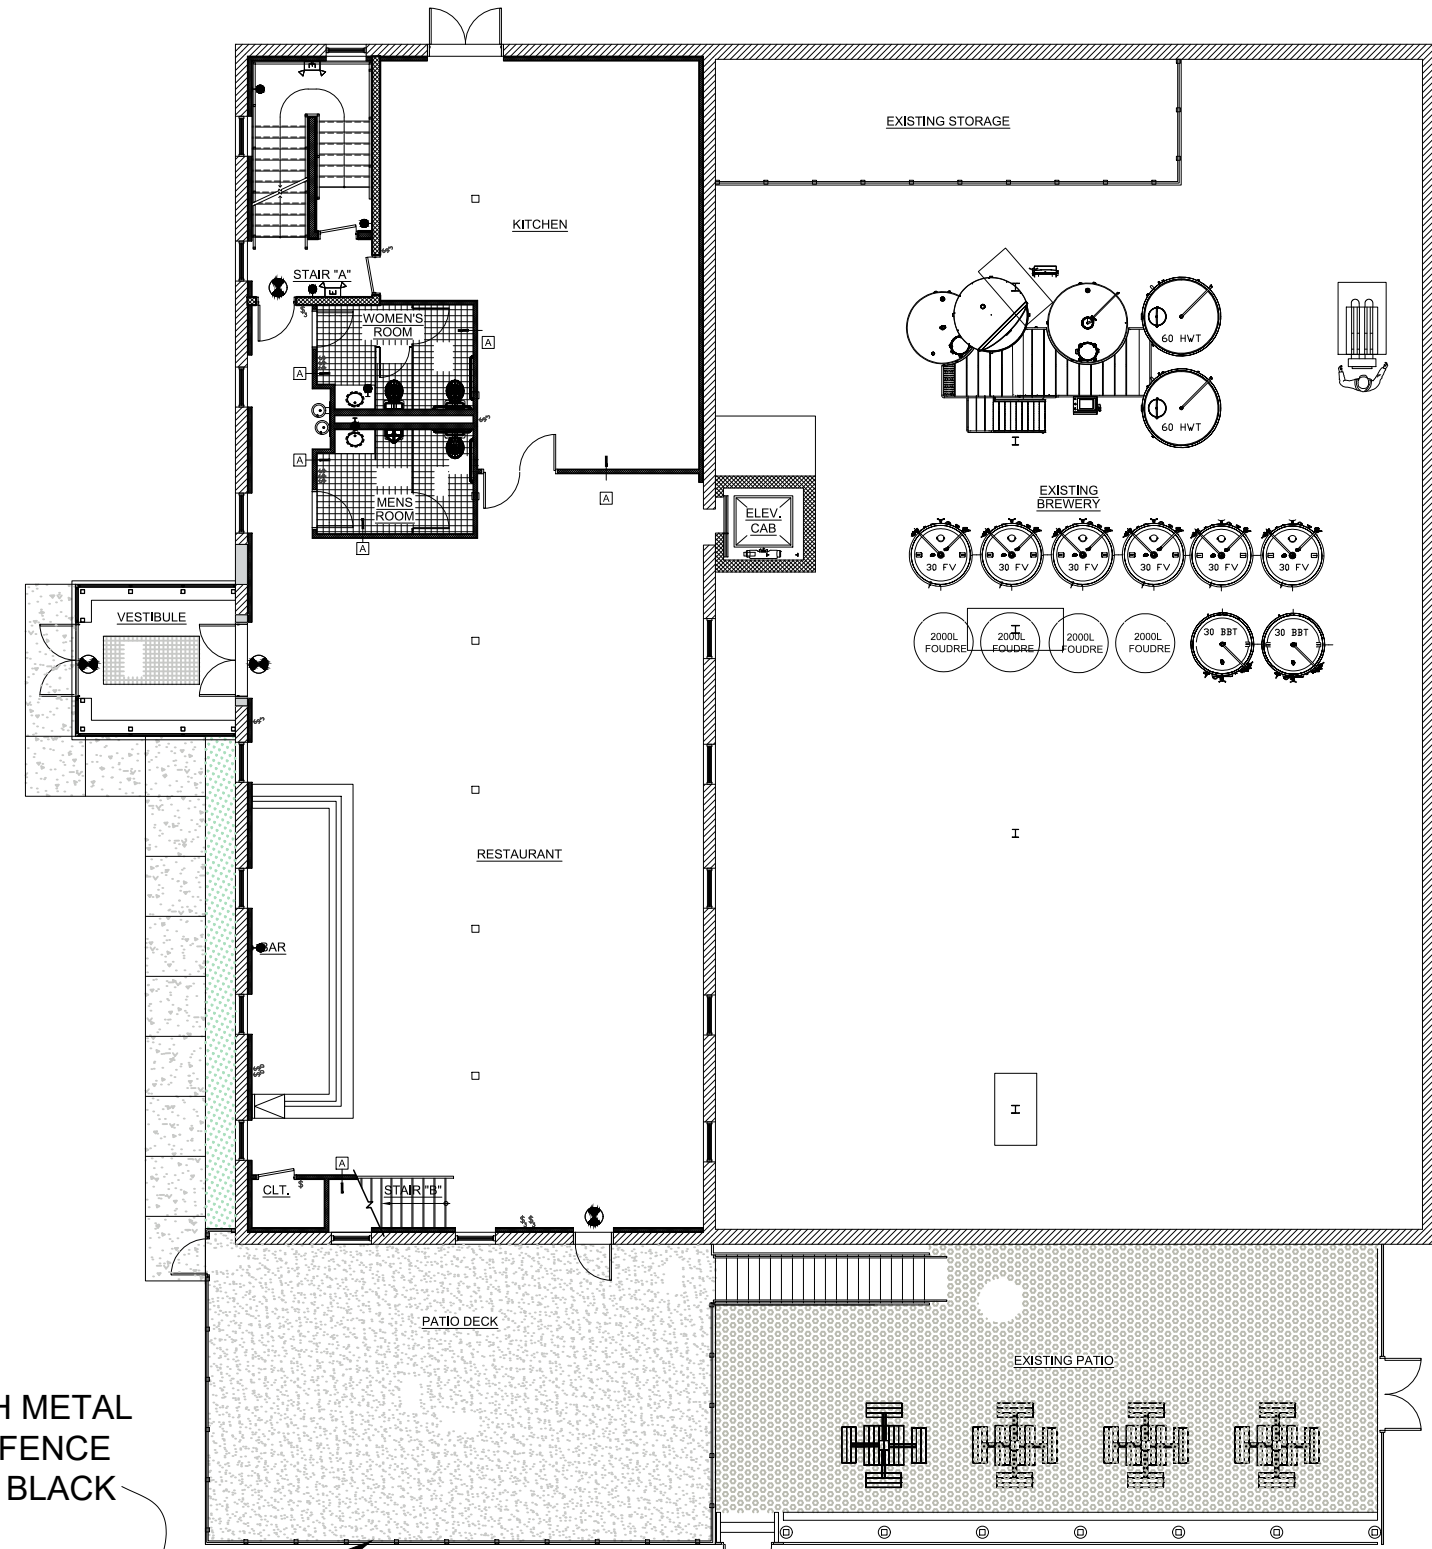

42" HIGH METAL PICKET FENCE  
COLOR: BLACK

CONCRETE WALL

42" HIGH METAL PICKET FENCE  
COLOR: BLACK

CONCRETE WALL

42" HIGH METAL PICKET FENCE  
COLOR: BLACK

CONCRETE WALL

42" HIGH METAL PICKET FENCE  
COLOR: BLACK

### 1st Floor Plan

Scale: 1/16" = 1'-0"

CONCRETE WALL

6" HIGH WOOD STOCKADE  
PRIVACY FENCE

### Lower Level Plan

Scale: 1/16" = 1'-0"