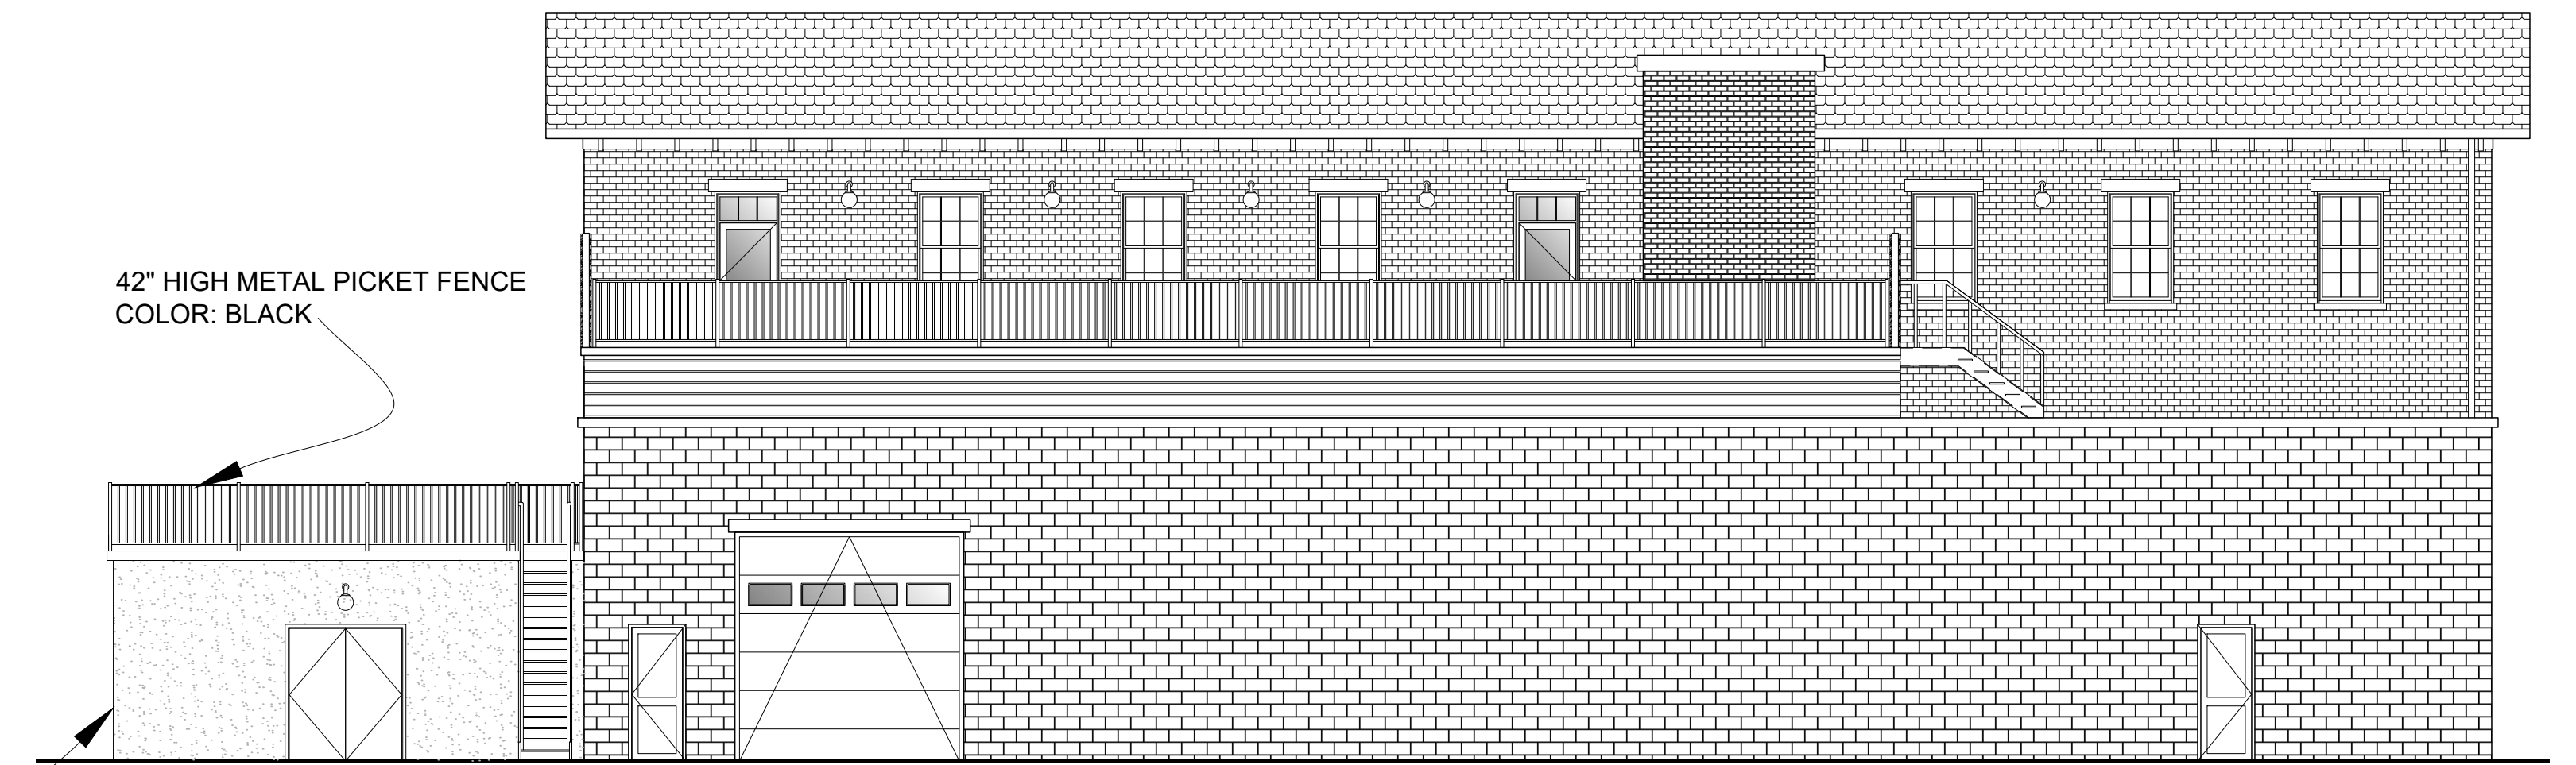

42" HIGH METAL PICKET FENCE  
COLOR: BLACK

CONCRETE WALL

42" HIGH METAL PICKET FENCE  
COLOR: BLACK

CONCRETE WALL

42" HIGH METAL PICKET FENCE  
COLOR: BLACK

CONCRETE WALL

42" HIGH METAL PICKET FENCE  
COLOR: BLACK

### 1st Floor Plan

Scale: 1/16" = 1'-0"

CONCRETE WALL

6" HIGH WOOD STOCKADE  
PRIVACY FENCE

### Lower Level Plan

Scale: 1/16" = 1'-0"

# Architectural Review Board Application

Sheet 2 of 2 - Previously Approved Plans & Elevations