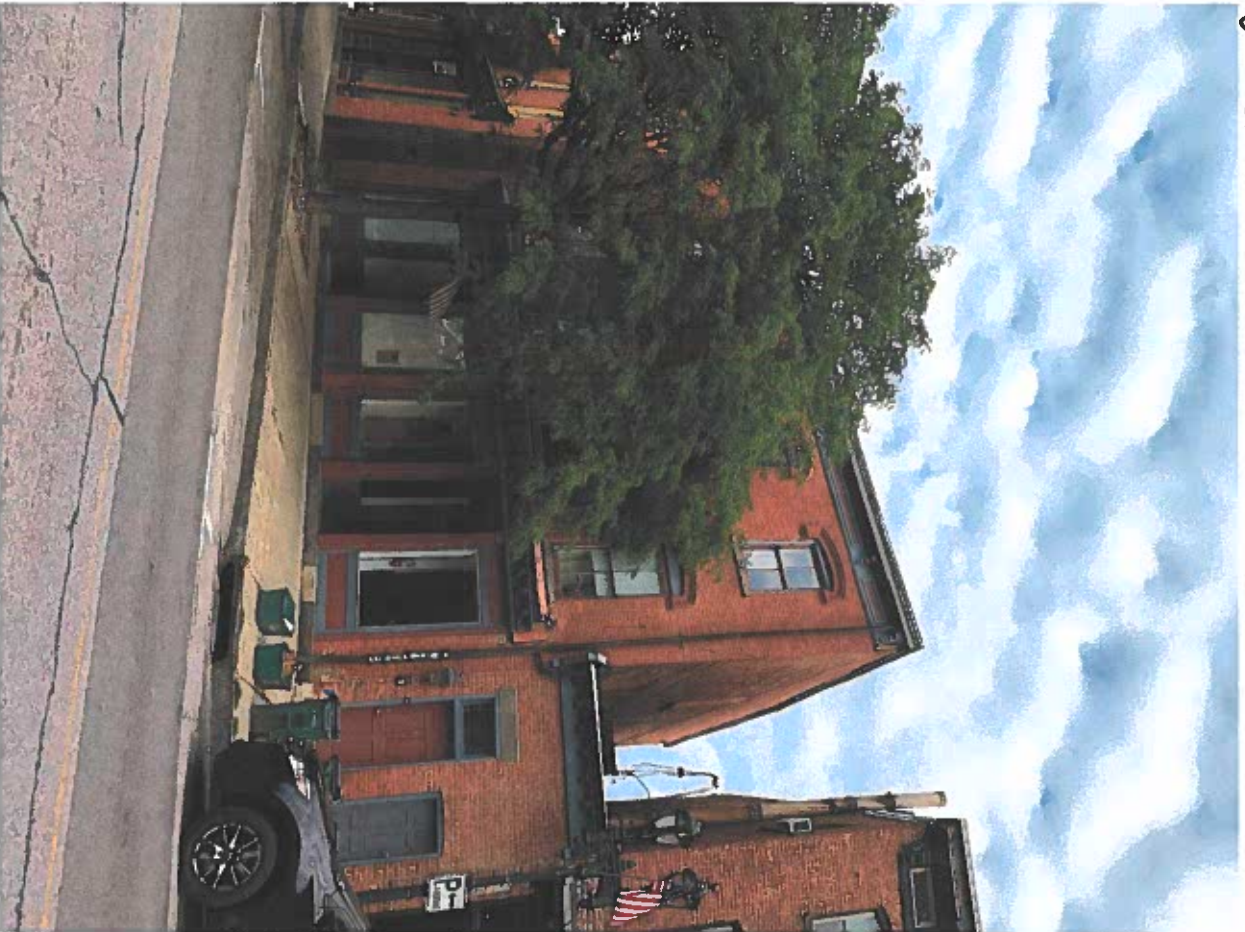

484 MAIN

Current

After

- all trim, cornice + windows painted
- PPG Black Magic